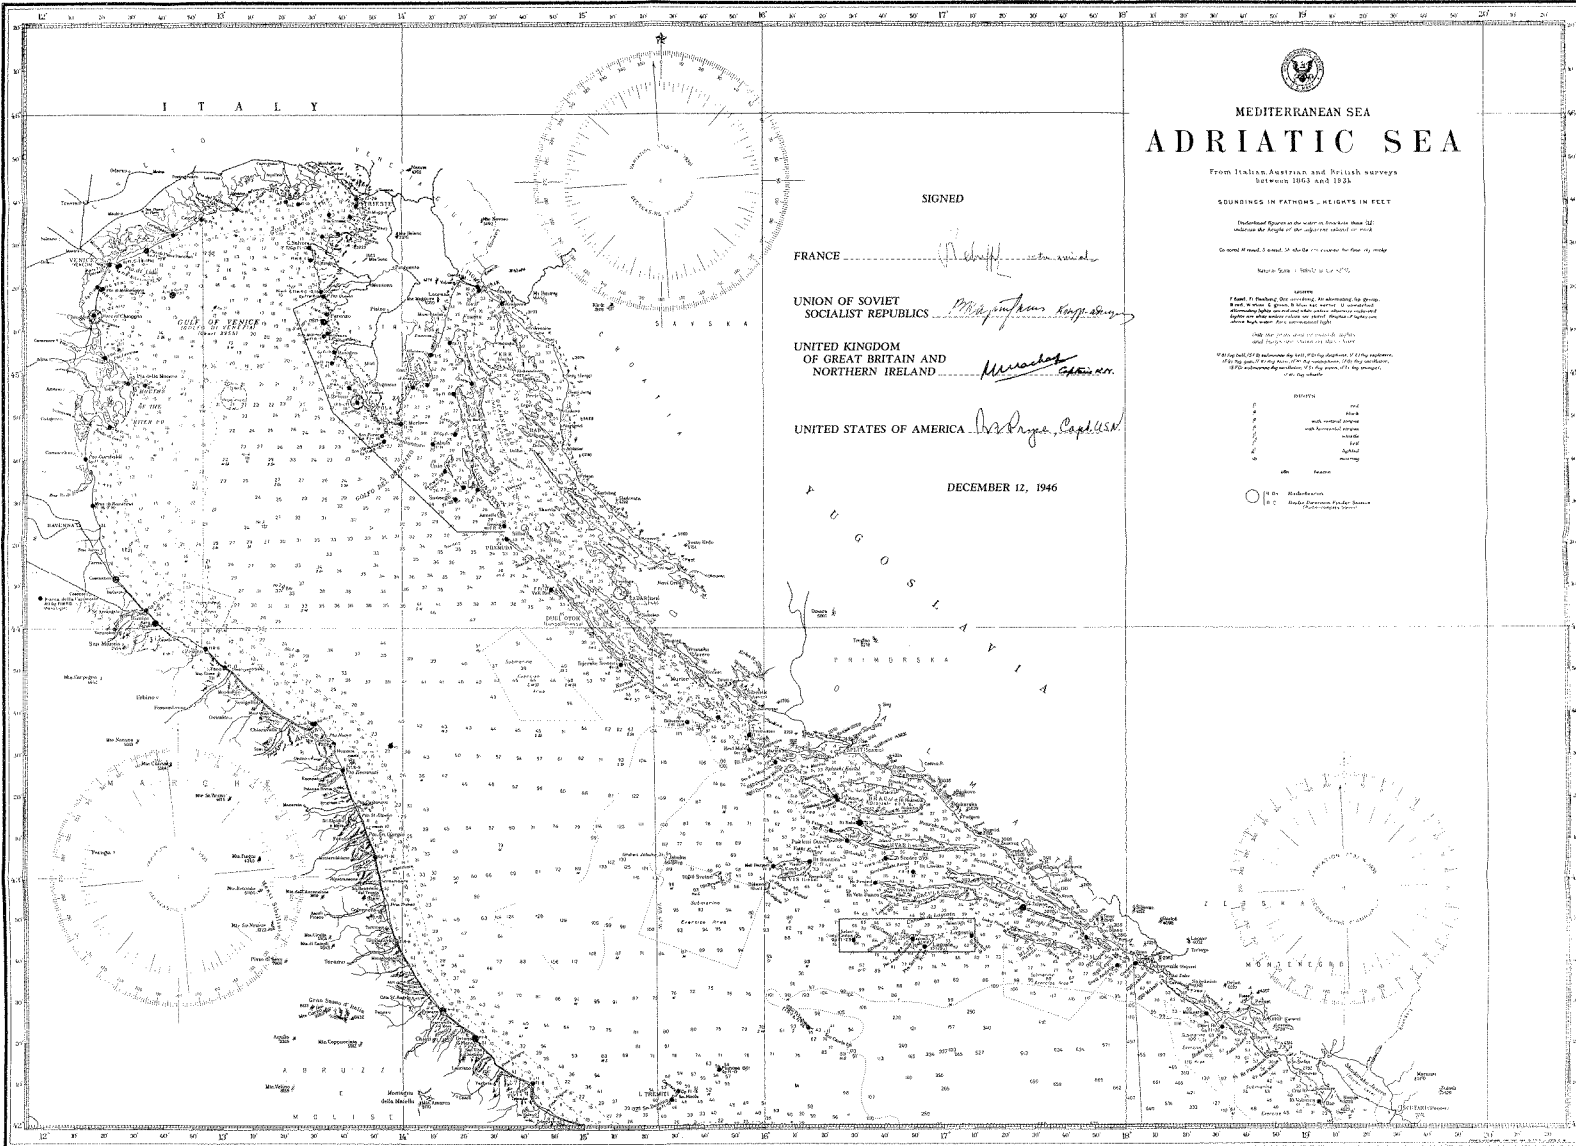

MEDITERRANEAN SEA
ADRIATIC SEA

SOUNDINGS IN FATHOMS - HEIGHTS IN FEET

Natural Scale 1:100,000 or 1:62,137

SIGNED

FRANCE *[Signature]*

UNION OF SOVIET
SOCIALIST REPUBLICS *[Signature]*

UNITED KINGDOM
OF GREAT BRITAIN AND
NORTHERN IRELAND *[Signature]*

UNITED STATES OF AMERICA *[Signature]*

DECEMBER 12, 1946